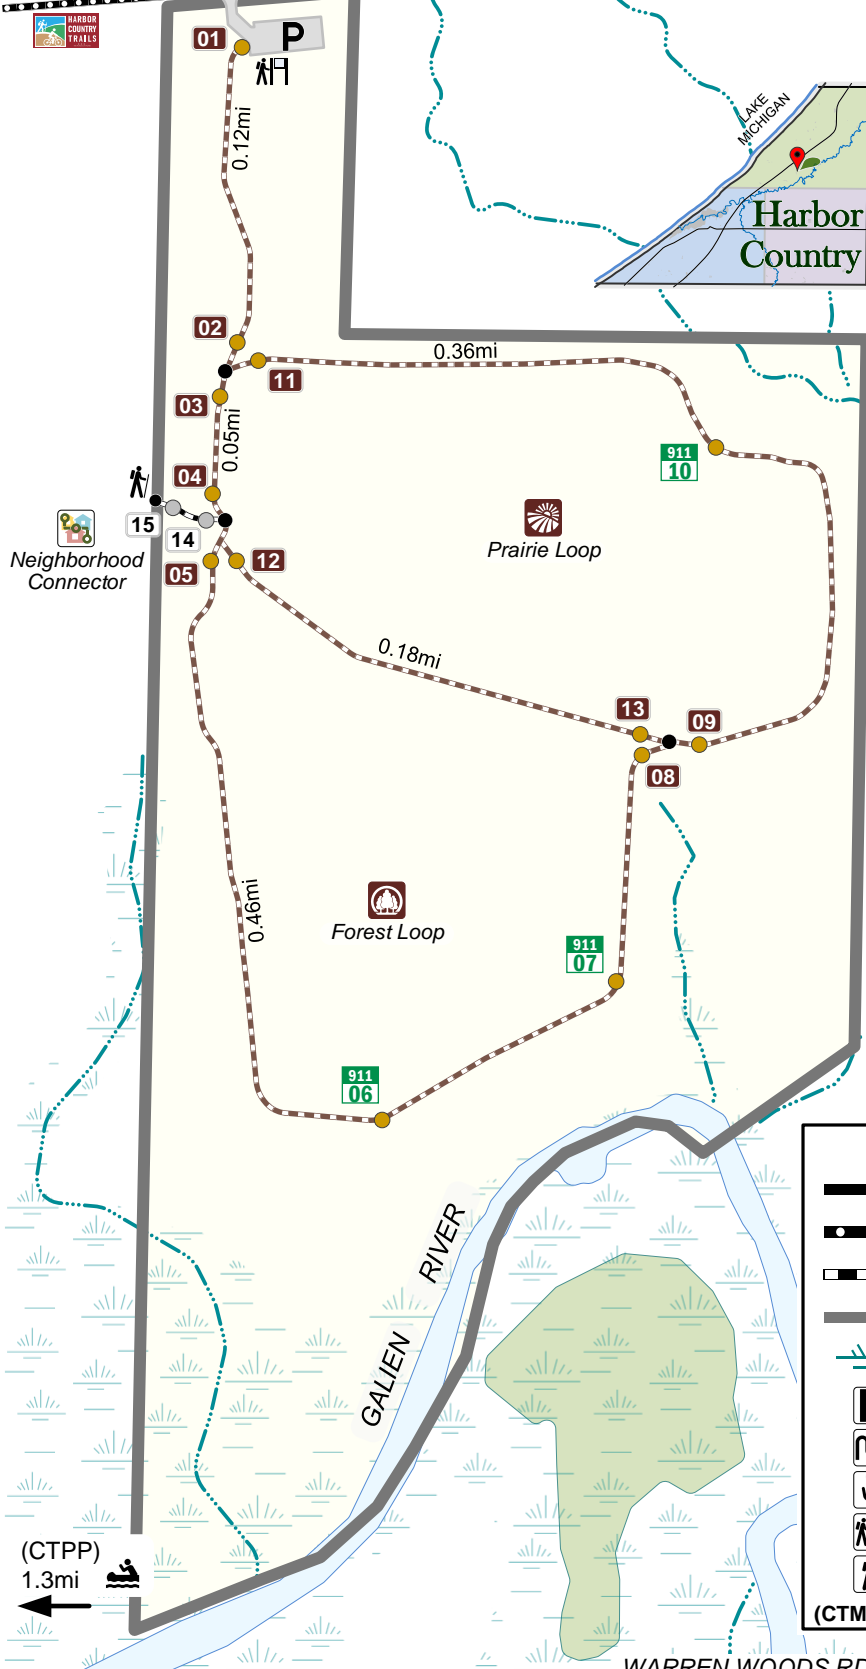

Warren Woods Rd.

Chris Thompson Memorial Preserve Trails

100 m
200 ft
PARKING GPS:
41.840201, -86.637334
655' ASL

Neighborhood Connector

Prairie Loop

Forest Loop

(WWSP)
1.9mi

(CTPP)
1.3mi

LEGEND

- Paved road
- Bike route
- Foot trail
- Boundary
- Wetland
- Parking
- Bike rack
- Scenic bench
- Trailhead
- Trail access

(CTMP) PREPARED BY TREKKMODE AKA PAT FISHER

This map, as depicted, is for discussion purposes only...

WARREN WOODS RD, THREE OAKS, MI 49128