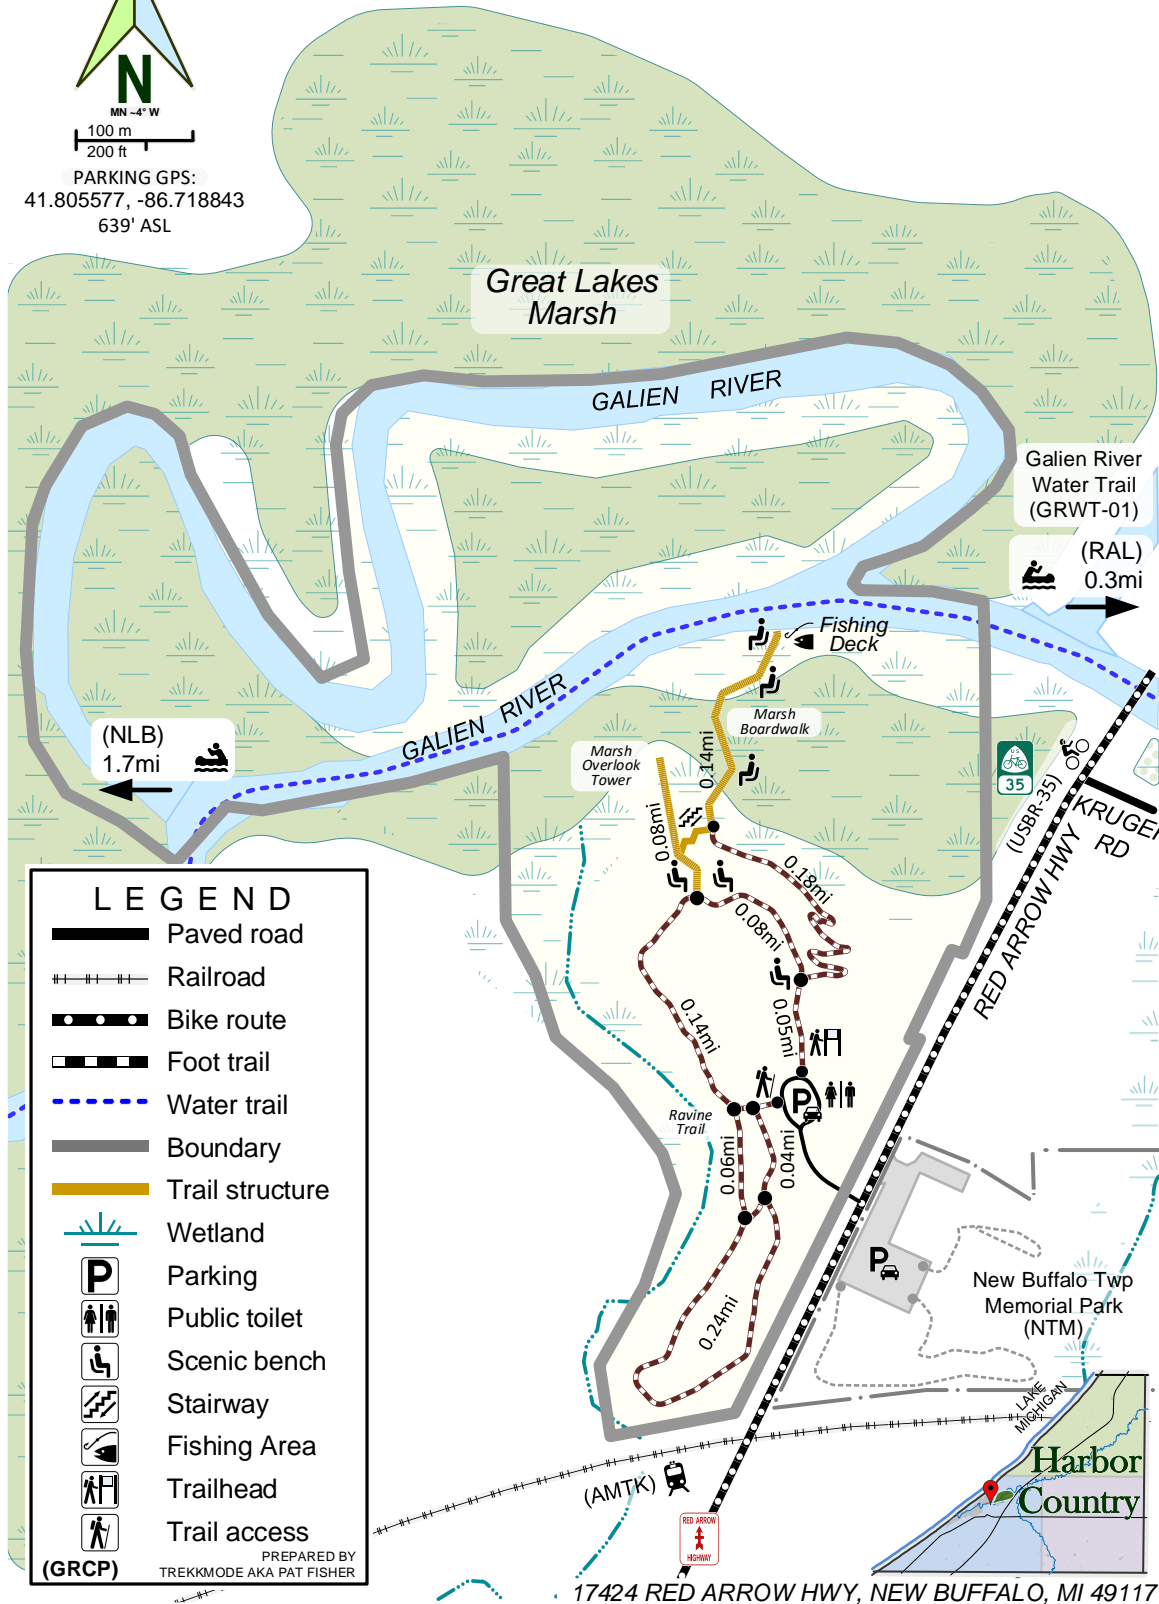

Lake Michigan
578'
Above Sea Level

PARKING GPS:
41.805577, -86.718843
639' ASL

Galien River County Park Trails

LEGEND

- Paved road
- Railroad
- Bike route
- Foot trail
- Water trail
- Boundary
- Trail structure
- Wetland
- Parking
- Public toilet
- Scenic bench
- Stairway
- Fishing Area
- Trailhead
- Trail access

(GRCP) PREPARED BY TREKKMODE AKA PAT FISHER

This map, as depicted, is for discussion purposes only...

17424 RED ARROW HWY, NEW BUFFALO, MI 49117