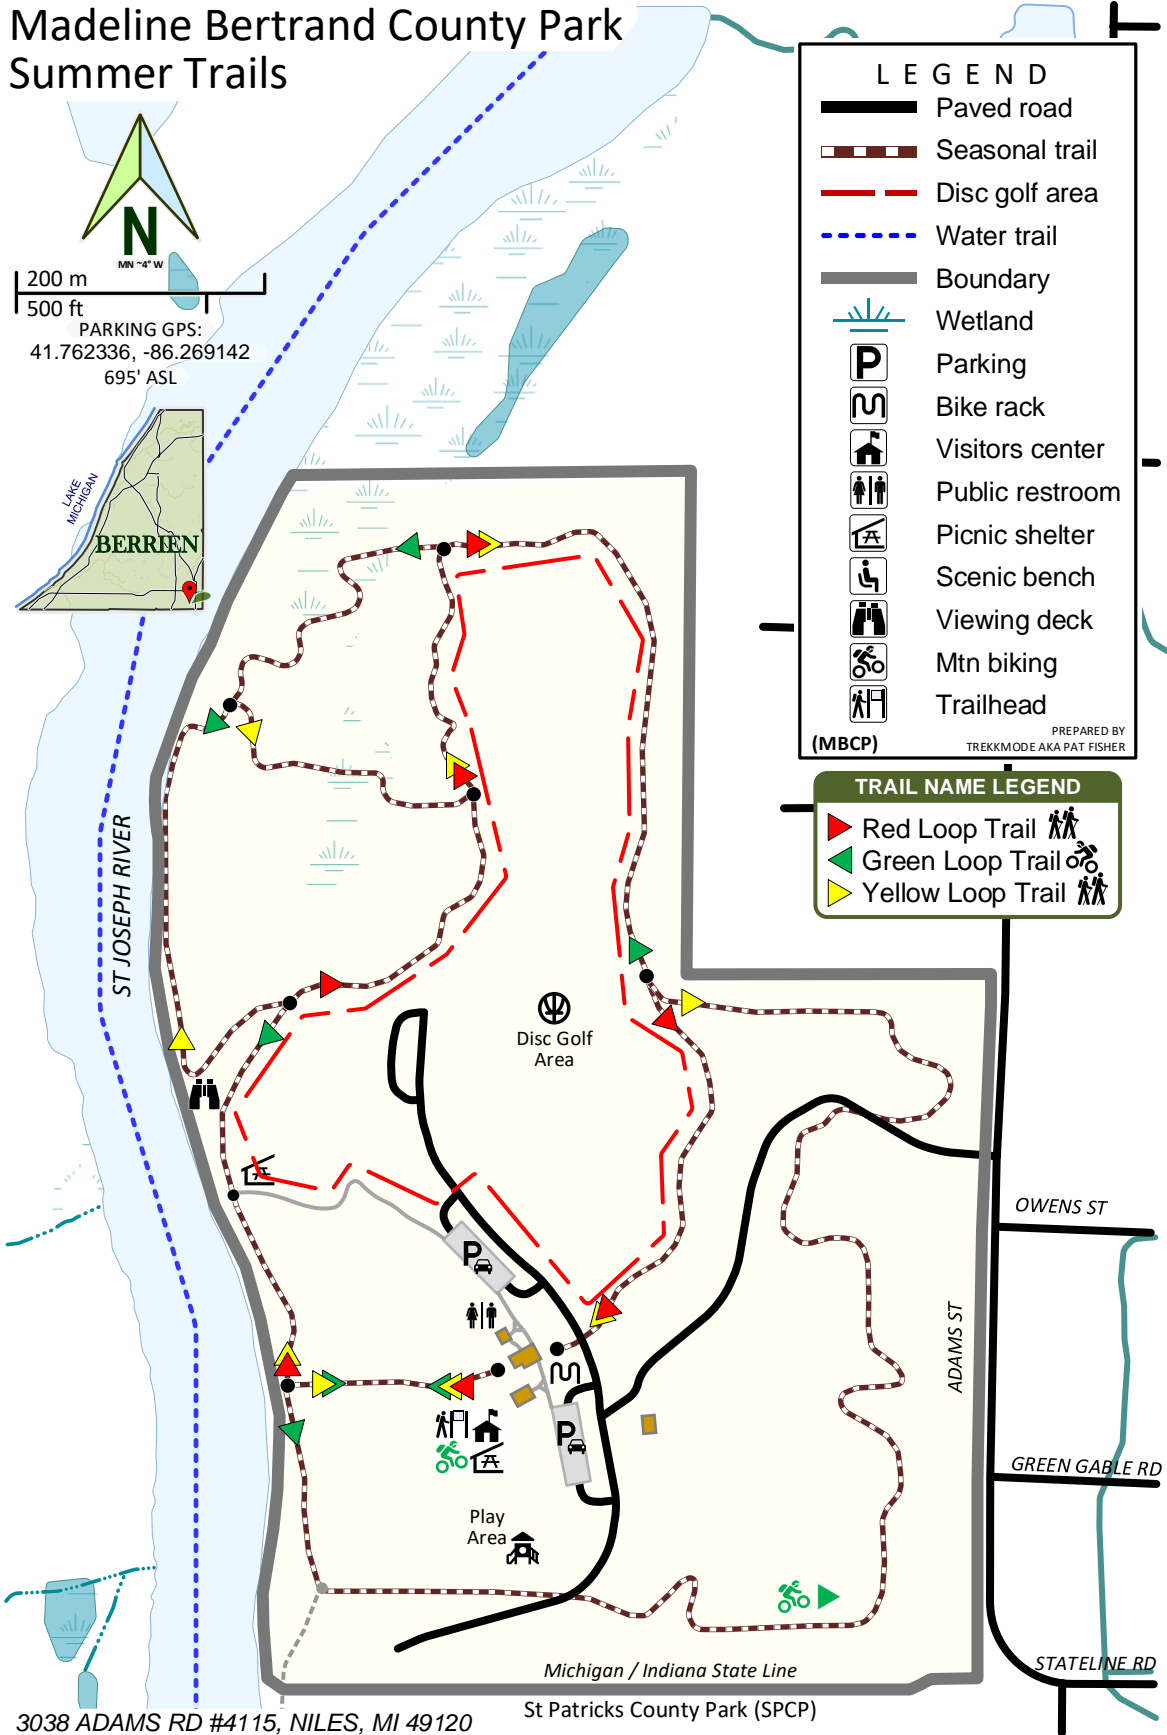

# Madeline Bertrand County Park Summer Trails

200 m
   
 500 ft
   
 PARKING GPS:
   
 41.762336, -86.269142
   
 695' ASL

### LEGEND

- Paved road
- Seasonal trail
- Disc golf area
- Water trail
- Boundary
- Wetland
- Parking
- Bike rack
- Visitors center
- Public restroom
- Picnic shelter
- Scenic bench
- Viewing deck
- Mtn biking
- Trailhead

(MBCP) PREPARED BY TREKKMODE AKA PAT FISHER

### TRAIL NAME LEGEND

- Red Loop Trail
- Green Loop Trail
- Yellow Loop Trail

This map, as depicted, is for discussion purposes only...

3038 ADAMS RD #4115, NILES, MI 49120

St Patricks County Park (SPCP)