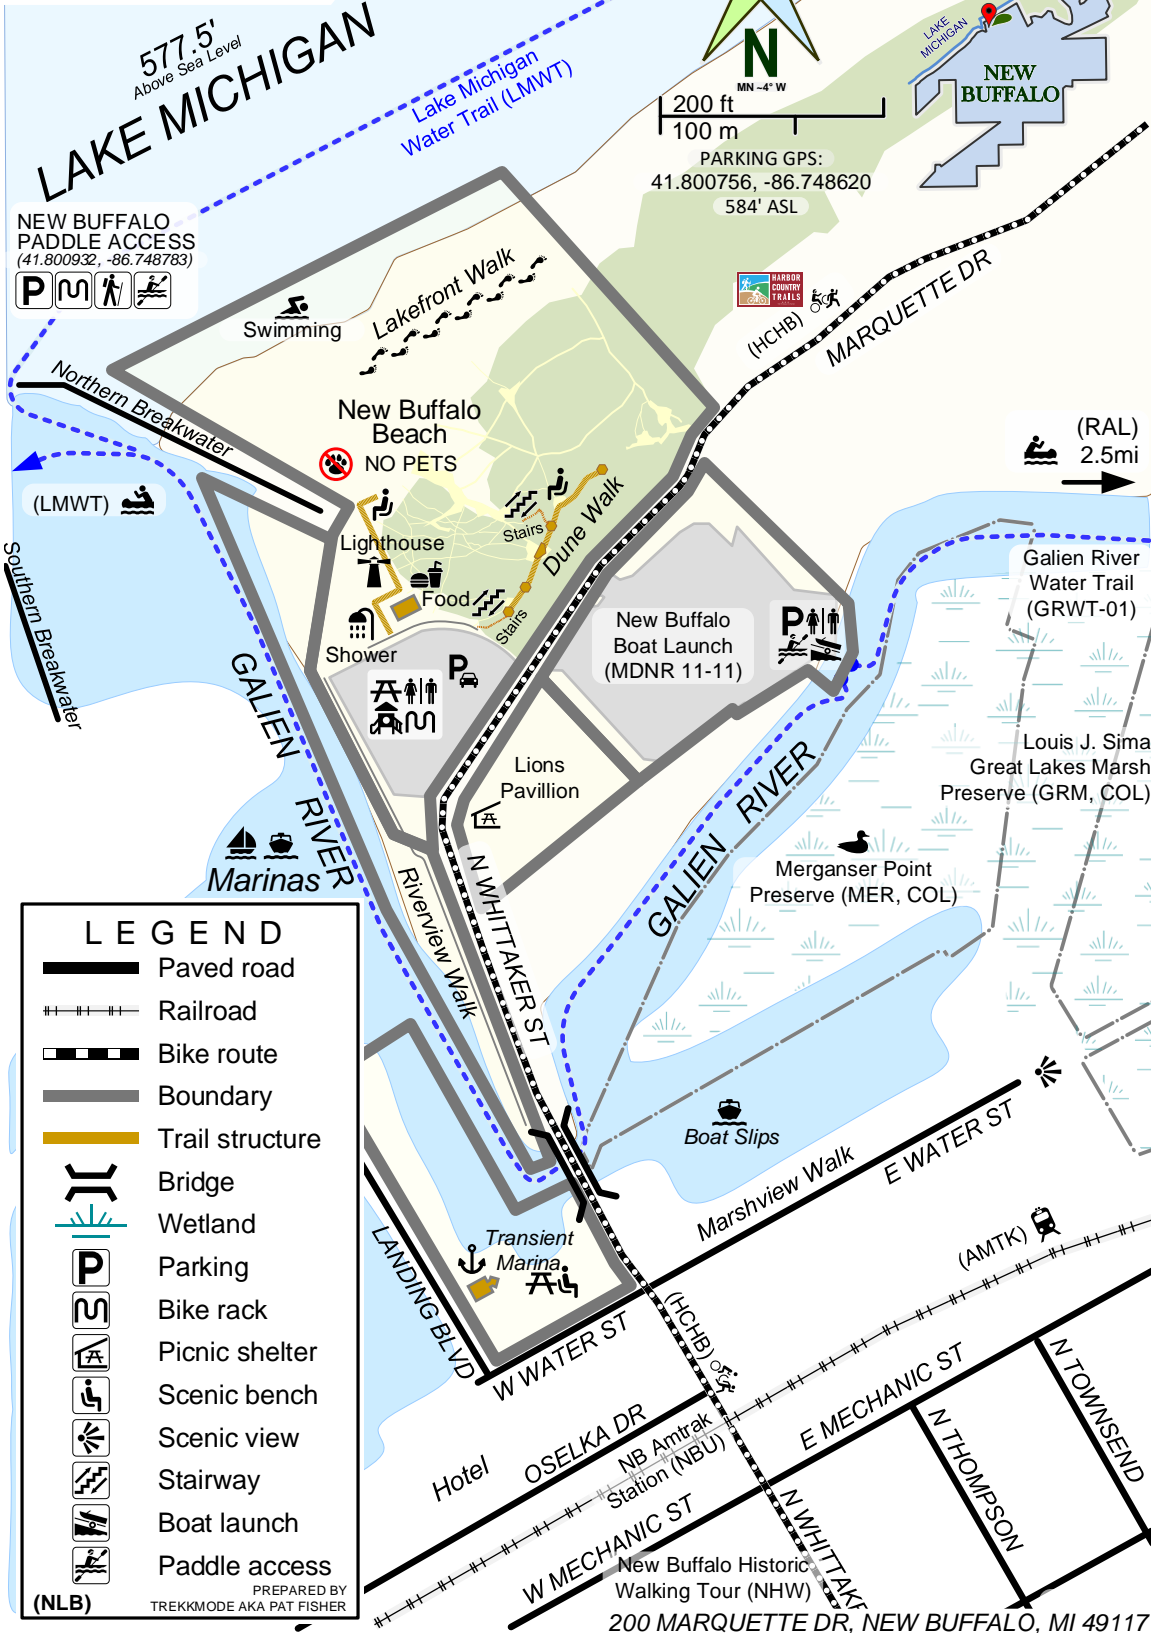

New Buffalo Lakefront Parks and Beach

| LEGEND | |
|--------|-----------------|
| | Paved road |
| | Railroad |
| | Bike route |
| | Boundary |
| | Trail structure |
| | Bridge |
| | Wetland |
| | Parking |
| | Bike rack |
| | Picnic shelter |
| | Scenic bench |
| | Scenic view |
| | Stairway |
| | Boat launch |
| | Paddle access |

(NLB)

PREPARED BY TREKKMODE AKA PAT FISHER

This map, as depicted, is for discussion purposes only...